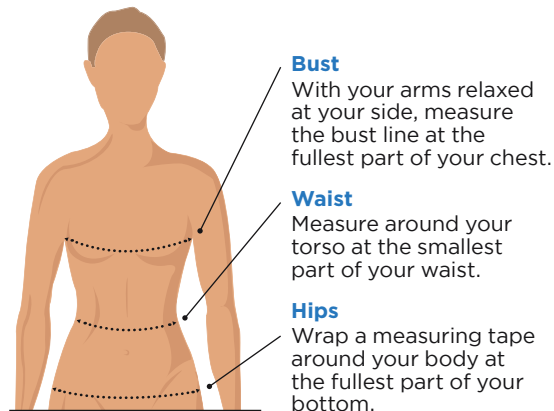

Men's Size Chart

Women's Size Chart

Shirts Sizes [†]	Neck	Chest Width	Waist	Shorts & Pants Waist Sizes
S	14½-15	36-38	28-30	28-30
M	15½-16	39-41	32-34	32-34
L	16½-17	42-44	36-38	36-38
XL	17½-18	45-47	40-42	40-42
XXL	18½-19	48-50	44-46	44-46
XXXL	19½-20	51-53	48-50	
4XL	20½-21	54-56	52-54	

Size [†]	Number Size	Bust	Waist	Hips
XS	2	33	25½	35½
S	4-6	34½-35¼	26½-27	37½-38½
M	8-10	36¾-37¼	28-29	39¼-40¼
L	12-14	38¾-40¾	30¾-32½	41¼-43¼
XL	16	42-43	33½-35	45-47
XXL	18	44	37-38	47-48
XXXL	20	46	40-42	48-52

[†]Sizes are based on your actual nude body measurements.