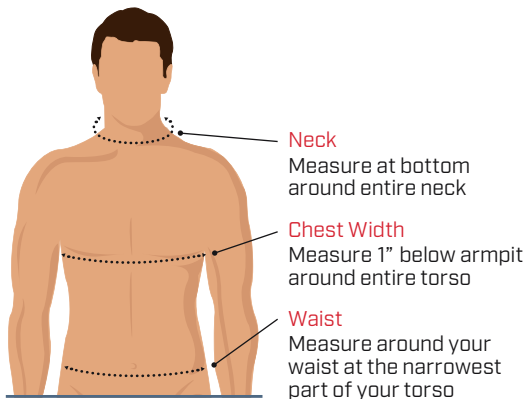

Men's Size Chart

Women's Size Chart

Shirts Sizes [†]	Neck	Chest Width	Waist	Shorts & Pants Waist Sizes
S	14½-15	36-38	28-30	28-30
M	15½-16	39-41	32-34	32-34
L	16½-17	42-44	36-38	36-38
XL	17½-18	45-47	40-42	40-42
XXL	18½-19	48-50	44-46	44-46
XXXL	19½-20	51-53	48-50	
4XL	20½-21	54-56	52-54	

Size [†]	Number Size	Bust	Waist	Hips
XS	2	33	25½	35½
S	4-6	34½-35¼	26½-27	37½-38½
M	8-10	36¾-37¼	28-29	39¼-40¼
L	12-14	38¾-40¾	30¾-32½	41¼-43¼
XL	16	42-43	33½-35	45-47
XXL	18	44	37-38	47-48
XXXL	20	46	40-42	48-52

[†]Sizes are based on your actual nude body measurements.