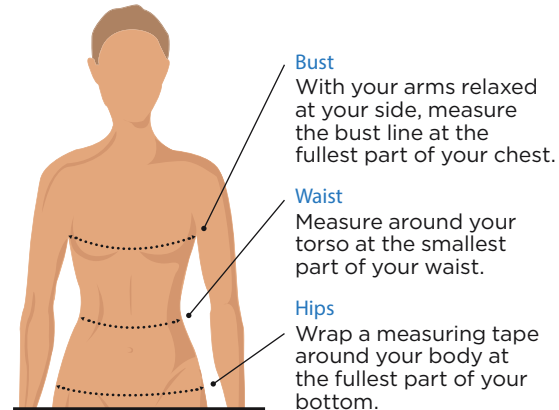

Men's Size Chart

Women's Size Chart

Shirts Size s [†]	Neck	Chest Width	Waist	Shorts & Pants Waist Sizes
S	14 ½- 15	36- 38	28- 30	28- 30
M	15 ½- 16	39-41	32- 34	32- 34
L	16 ½- 17	42- 44	36- 38	36- 38
XL	17 ½- 18	45- 47	40- 42	40- 42
XXL	18 ½- 19	48-50	44- 46	44- 46
XXXL	19 ½- 20	51-53	48- 50	
4XL	20 ½- 21	54- 56	52- 54	

Size [†]	Number Size	Bust	Waist	Hips
XS	2	33	25	35
S	4-6	34 -35 ¼	26 -27	37 -38 ¼
M	8-10	36¼-37¼	28- 29	39¼-40 ¼
L	12-14	38¾-40	30¾-32½	41¾-43 ¼
XL	16	42-43	33½-35	45-47
XXL	18	44	37- 38	47-48
XXXL	20	46	40-42	48-52

[†]Sizes are based on your actual nude body measurements.