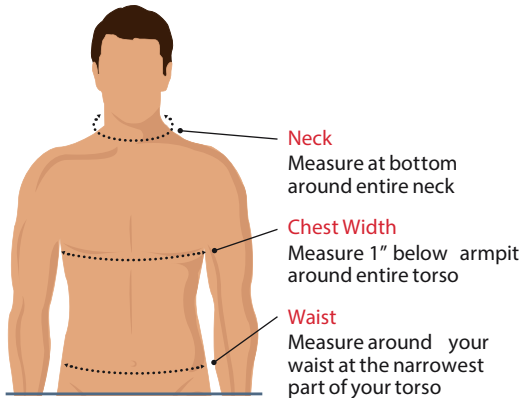

Men's Size Chart

Women's Size Chart

Shirts Size s [†]	Neck	Chest Width	Waist	Shorts & Pants Waist Sizes
S	14 ½- 15	36- 38	28- 30	28- 30
M	15 ½- 16	39-41	32- 34	32- 34
L	16 ½- 17	42- 44	36- 38	36- 38
XL	17 ½- 18	45- 47	40- 42	40- 42
XXL	18 ½- 19	48-50	44- 46	44- 46
XXXL	19 ½- 20	51-53	48- 50	
4XL	20 ½- 21	54- 56	52- 54	

Size [†]	Number Size	Bust	Waist	Hips
XS	2	33	25	35
S	4-6	34 -35 ¼	26 -27	37 -38 ¼
M	8-10	36¼-37¼	28- 29	39¼-40 ¼
L	12-14	38¾-40	30¾-32½	41¾-43 ¼
XL	16	42-43	33½-35	45-47
XXL	18	44	37- 38	47-48
XXXL	20	46	40-42	48-52

[†]Sizes are based on your actual nude body measurements.